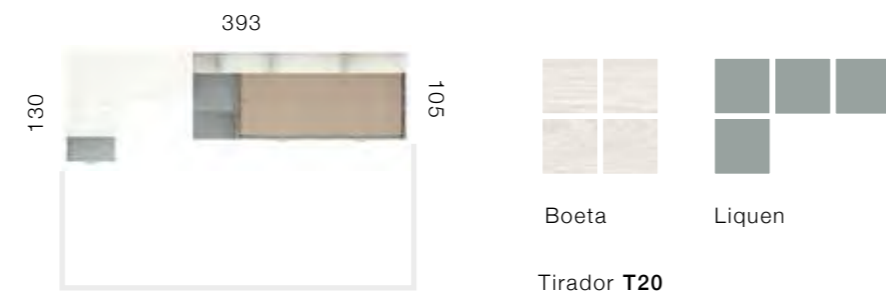

Sonríe /41

Compactos H60