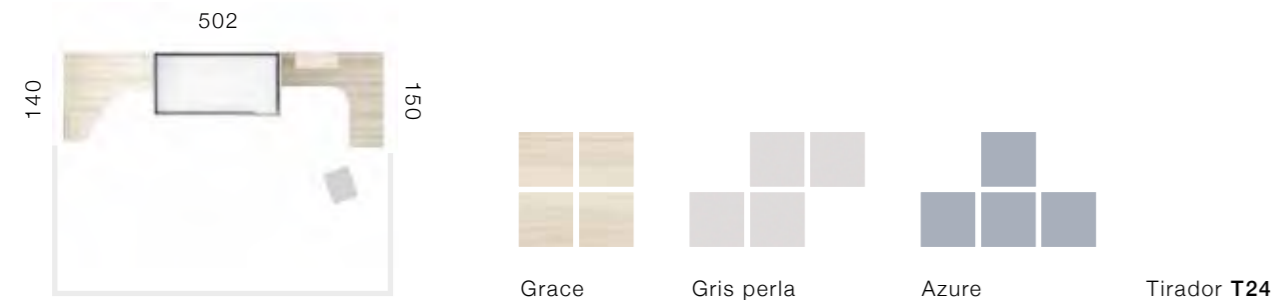

Sonríe

Sonríe /83