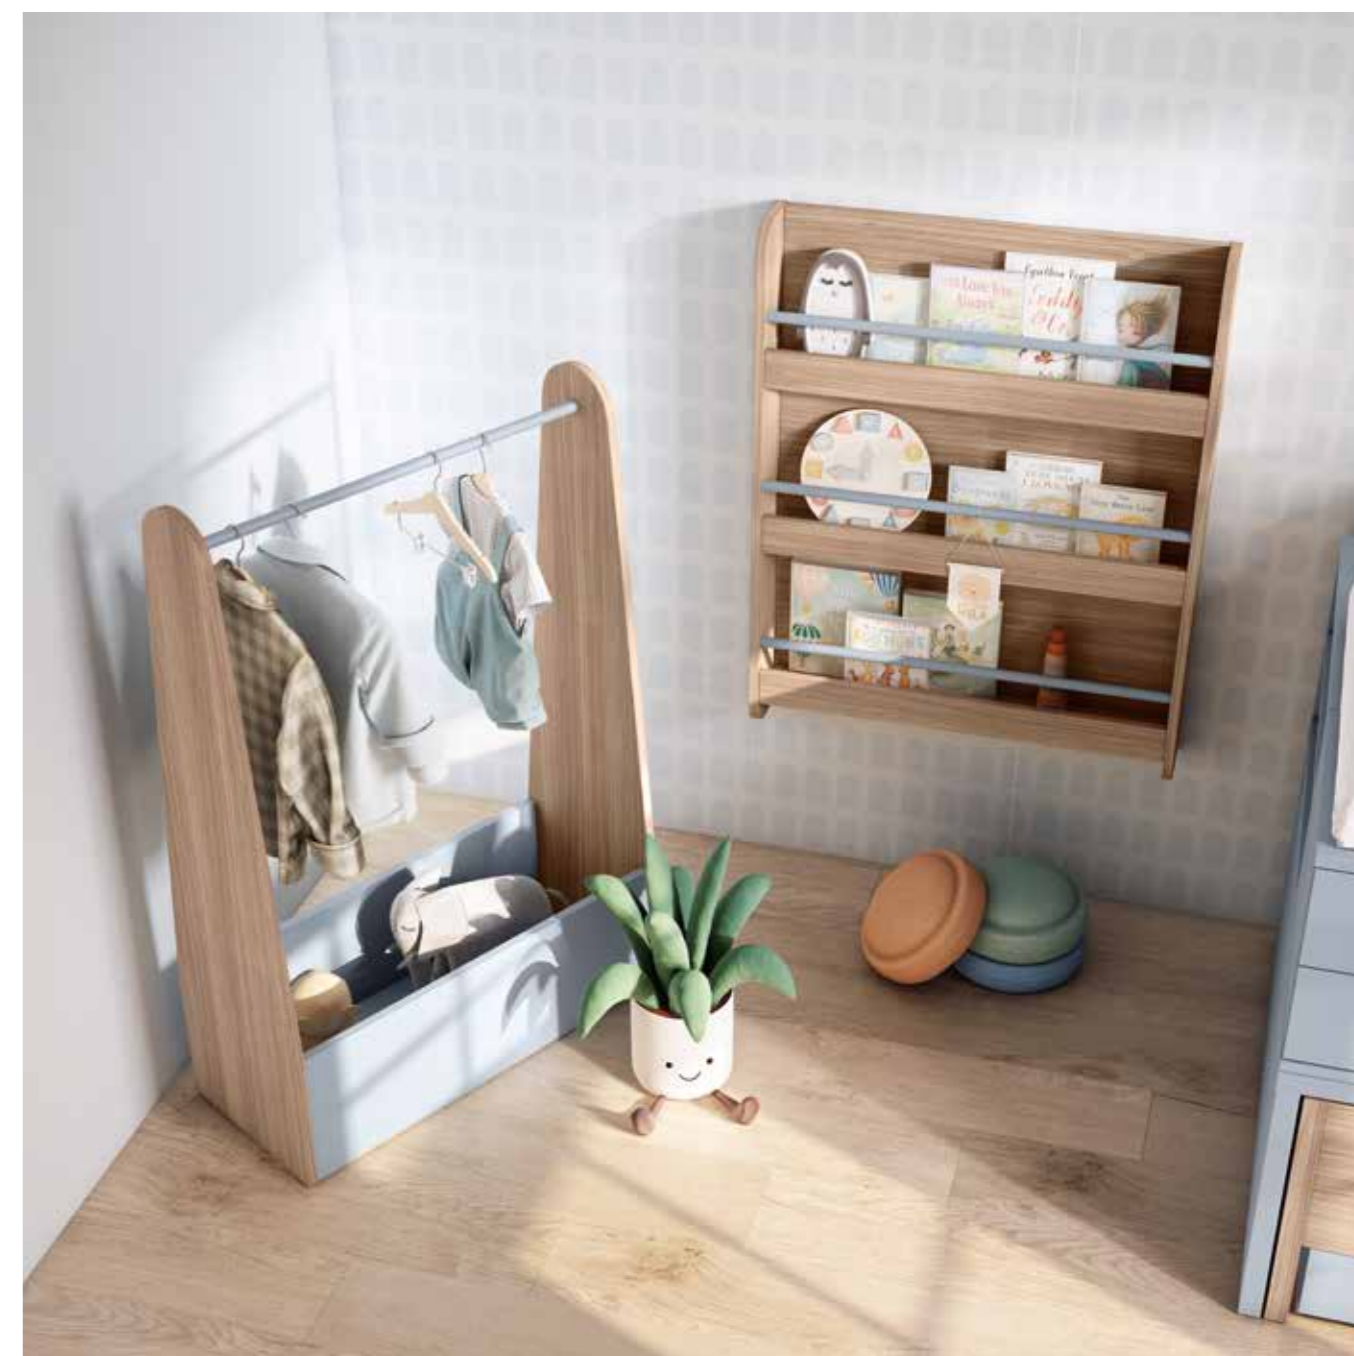

Sonríe /99

Boheme

Azure

Tirador T26